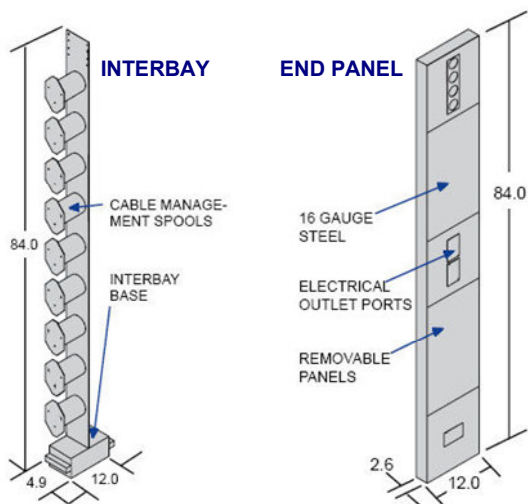

CABLCON

COPPER & FIBER CABLES ... Get Connected, *RIGHT* on Time!

Fiber Frame Accessories

Cable Troughs:

Upper and Lower Cable Troughs are available for optimal cable routing flexibility. These troughs allow fiber optic cables to be safely routed between frames.

- Mount on 19" or 23" frames
- Transitions between vertical routing and horizontal routing
- Upper trough provides bend radius protection

Interbay Cable Management Panels:

The Interbay Cable Management Panels provide an efficient and organized means of managing patchcords between fiber distribution frames. Patchcord slack can also be stored easily within the interbay spools.

- Provides added bend radius protection entering/exiting panels
- Versions available for vertical and horizontal management
- Improves cable routing and organization
- Stores excess patchcord slack

End Panels:

End Panels are used to provide protection at the end of a network bay line-up. They provide added protection and strength to the fiber distribution frames. The End Panels can be used in either right or left hand applications.